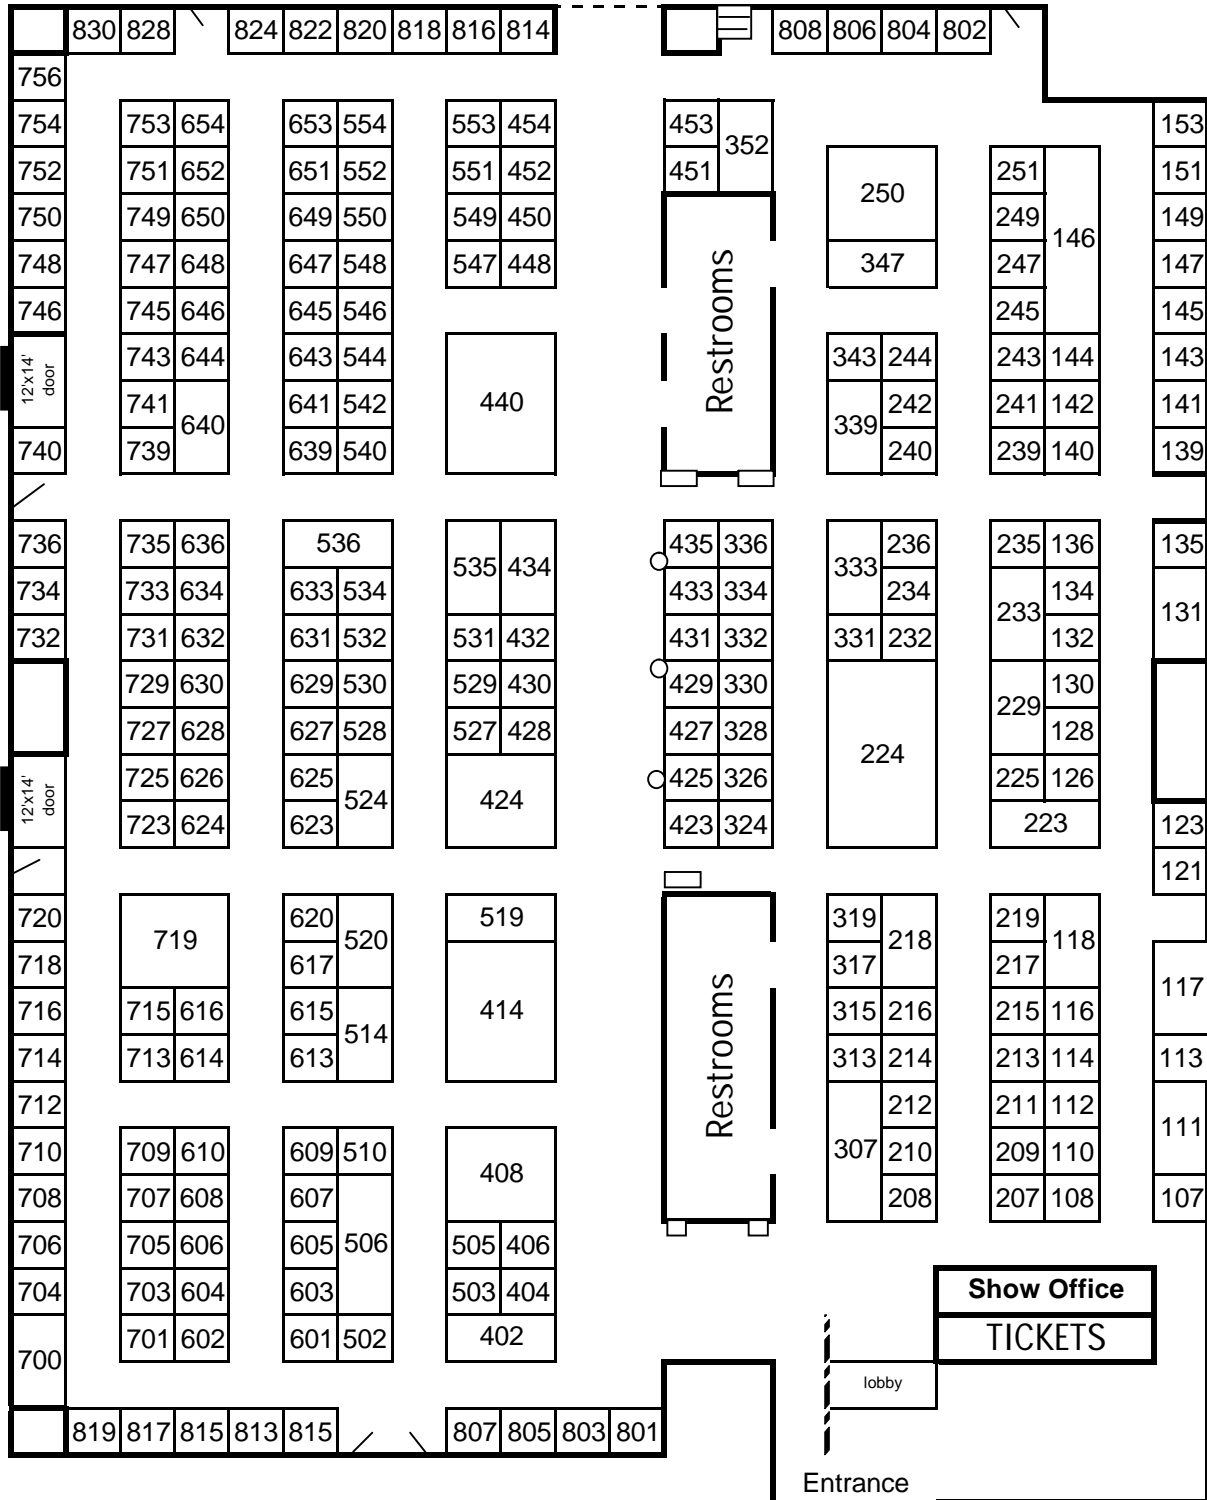

# 2010 Home Remodeling Show

## Merchandise Mart - Pavillion Building

<b>Scott Peek</b>	<b>BOOTH COST</b> *add \$100.00 for Corner Booth		<b>SHOW DATES</b>
	10' x 10' - \$ 750.00	20' x 20' - \$ 3000.00	March 12-14, 2010
<b>Show Manager</b>	10' x 20' - \$ 1500.00	20' x 30' - \$ 4500.00	<b>SHOW HOURS</b>
800-756-4788 ext. 46	10' x 30' - \$ 2250.00	20' x 40' - \$ 6000.00	Friday 4pm - 8pm
Fax: 816-676-1222	10' x 40' - \$ 3000.00	20' x 50' - \$ 7500.00	Saturday 10am - 7pm
Email:scottp@rjpromotions.com	** endcaps must be 20 x 20 minimum **		Sunday 11am - 5pm